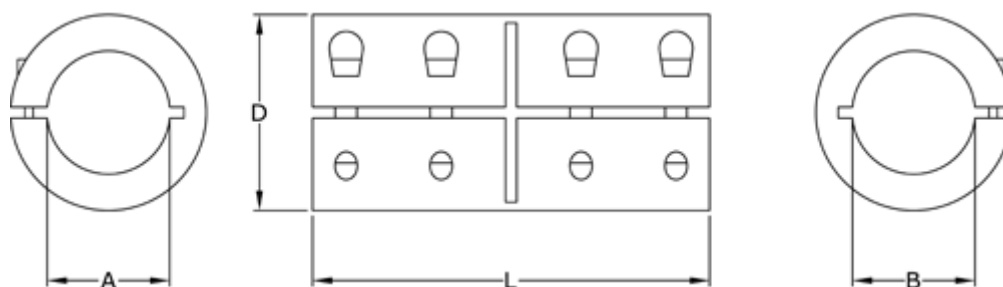

# Data Sheet

Article number: 3323046501025

Description: Rigid coupling size 25 bore 25/25 mm  
One piece clamp, steel

## Measures

A = 25  
B = 25  
D = 45  
L = 75  
Screw = M6x16